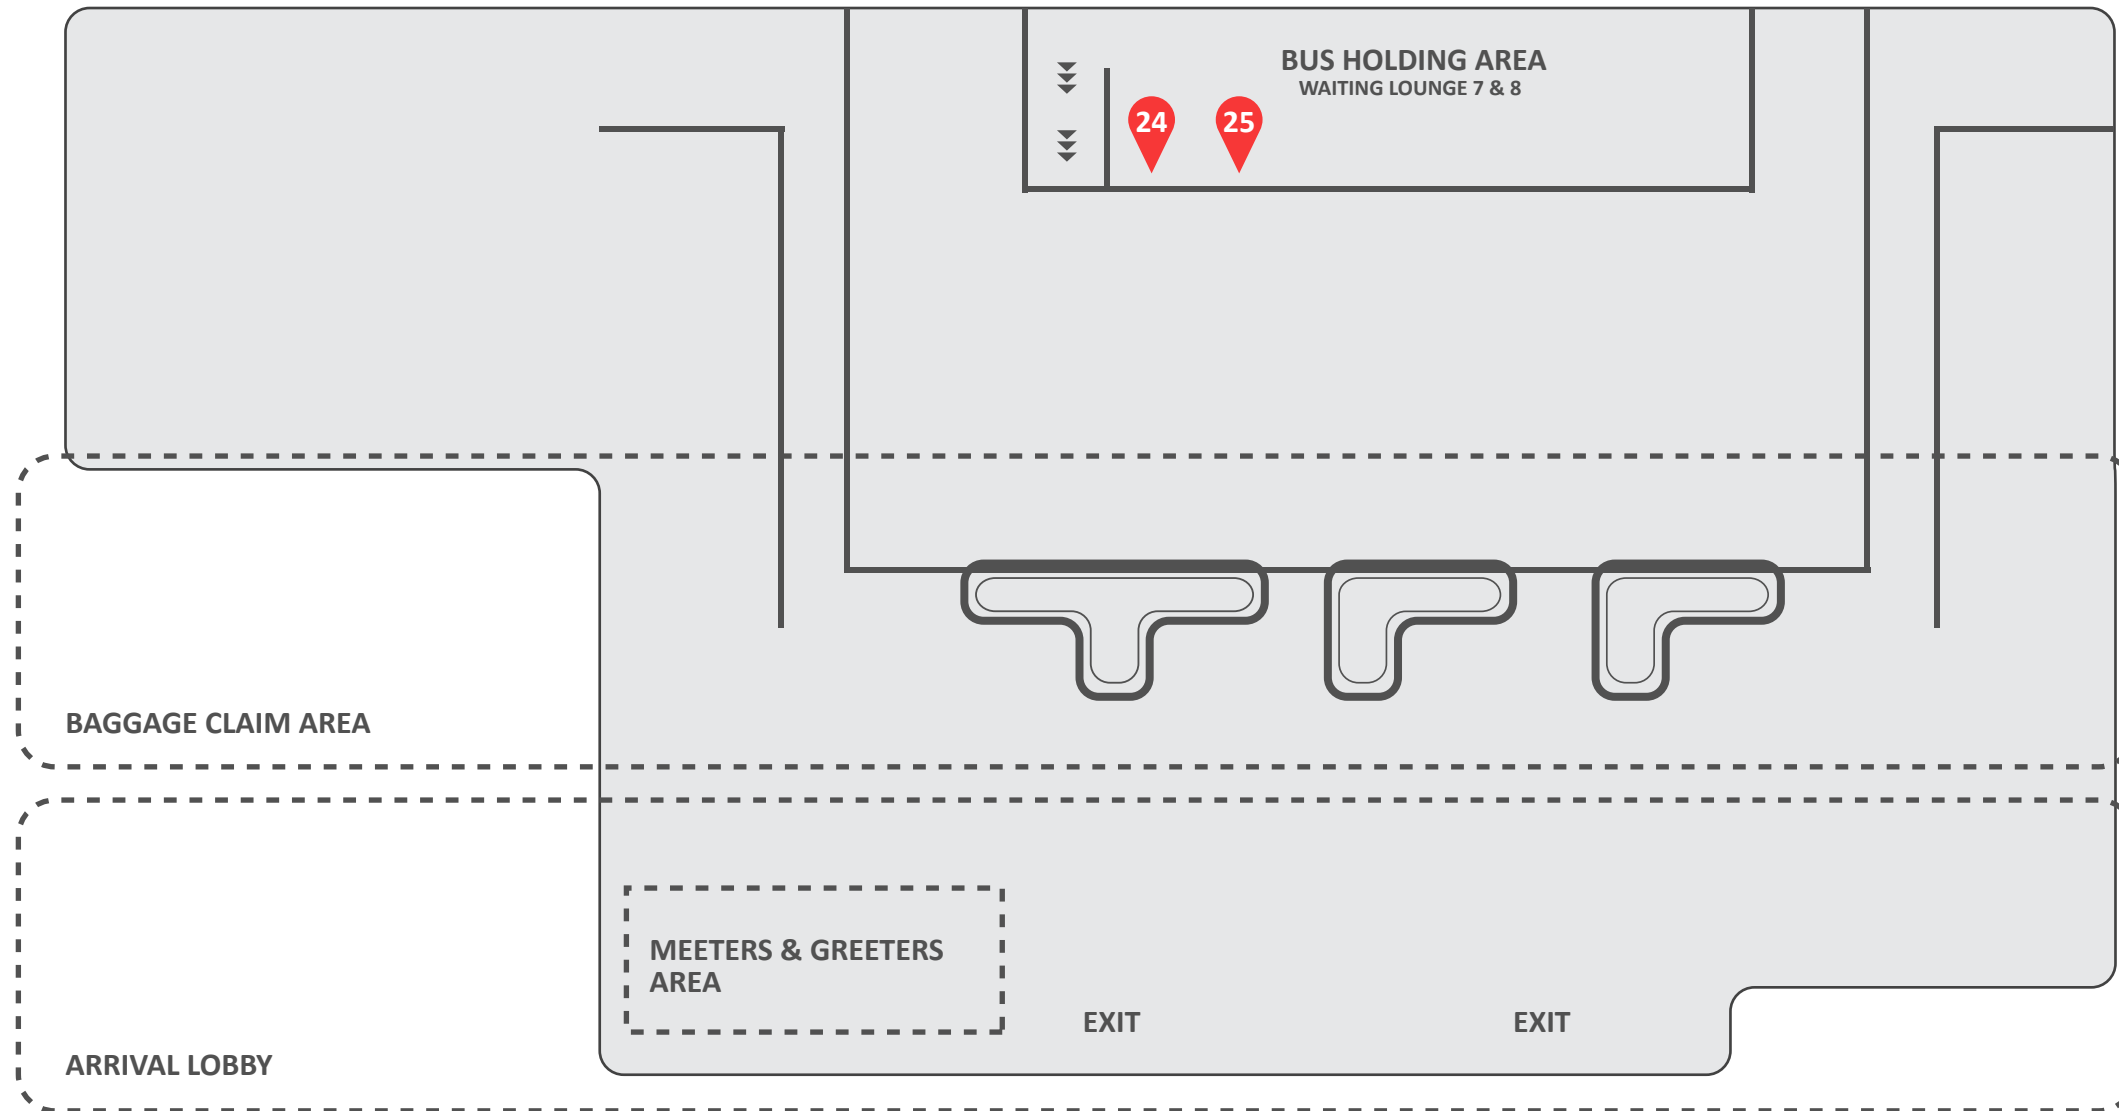

## DOMESTIC DEPARTURE

 X-RAY SCANNER
  STAIRS

- |                    |                    |                    |                               |
|--------------------|--------------------|--------------------|-------------------------------|
| 1. CXPRESS         | 5. TABLEA          | 9. POTATO CORNER   | 13. TSIM SHA TSUI             |
| 2. CAFE CESARIO    | 6. FRAICHE DELI    | 10. CRAVE BURGER   | 14. GRILLED PITA / TOP N' DOG |
| 3. LA BELLA NAPOLI | 7. TUBO CANE JUICE | 11. DUNKIN' DONUTS | 15. THE ENCLAVE               |
| 4. THE TINDER BOX  | 8. BO'S COFFEE     | 12. ZUBUCHON       | 16. DISTRICT GOURMET          |

## INTERNATIONAL DEPARTURE

 X-RAY SCANNER     STAIRS

- 17. CXPRESS
- 18. CAFE CESARIO
- 19. BO'S COFFEE
- 20. TOP N' DOG

- 21. SMOKEYS / POTATO CORNER
- 22. DISTRICT GOURMET
- 23. THE ENCLAVE

## DOMESTIC ARRIVAL

 X-RAY SCANNER     STAIRS

- 24. GRILLED PITA
- 25. DUNKIN' DONUTS

## INTERNATIONAL ARRIVAL