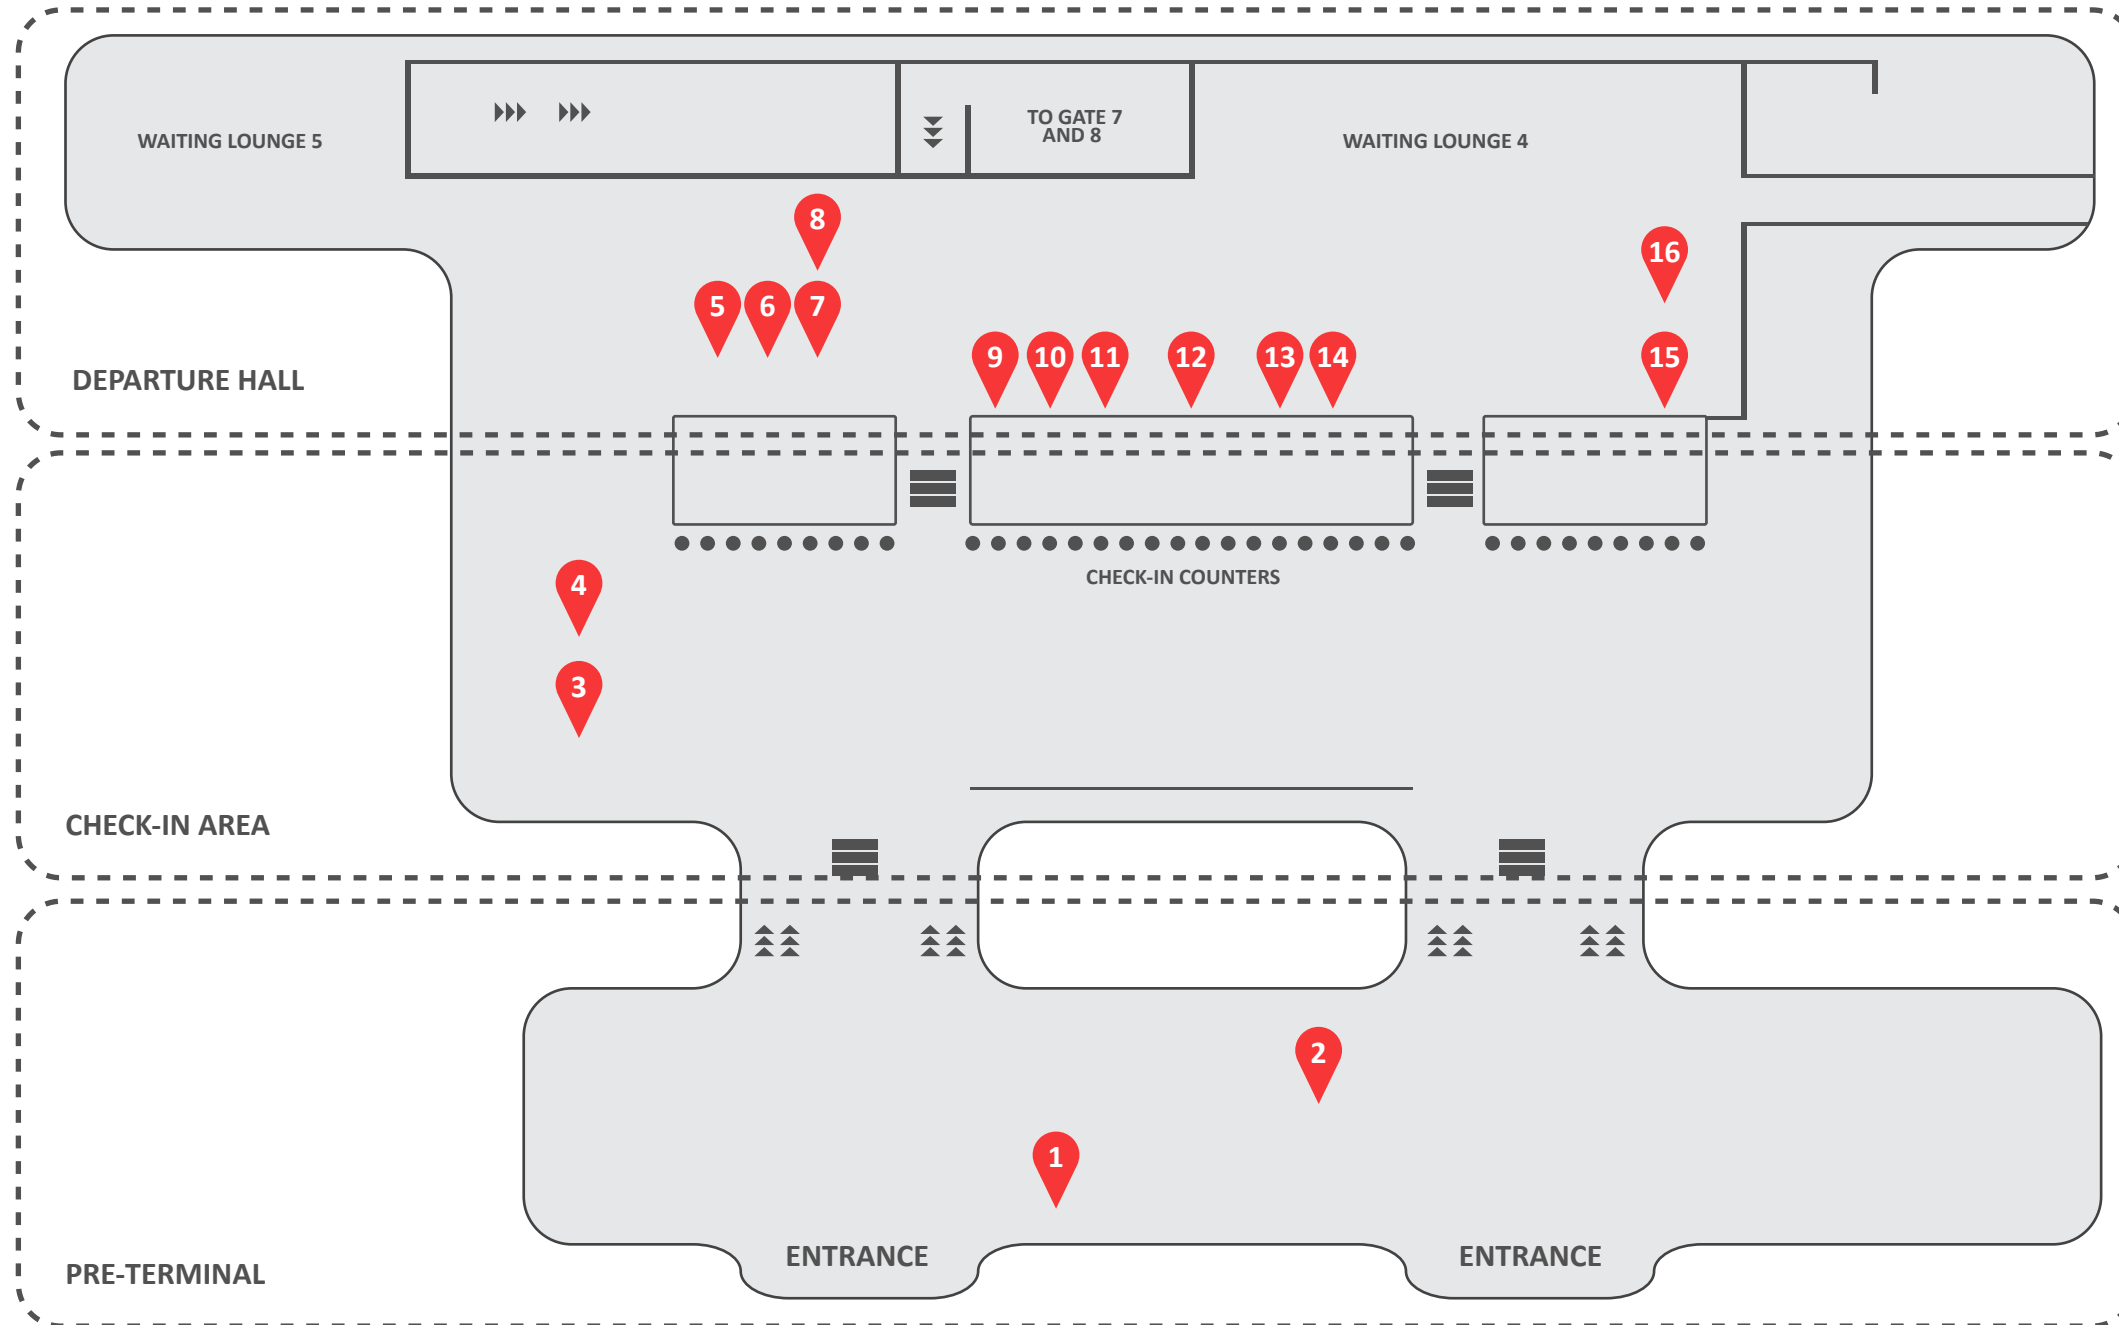

## DOMESTIC DEPARTURE

 X-RAY SCANNER
  STAIRS

- |                    |                    |                    |                               |
|--------------------|--------------------|--------------------|-------------------------------|
| 1. CXPRESS         | 5. TABLEA          | 9. POTATO CORNER   | 13. TSIM SHA TSUI             |
| 2. CAFE CESARIO    | 6. FRAICHE DELI    | 10. CRAVE BURGER   | 14. GRILLED PITA / TOP N' DOG |
| 3. LA BELLA NAPOLI | 7. TUBO CANE JUICE | 11. DUNKIN' DONUTS | 15. THE ENCLAVE               |
| 4. THE TINDER BOX  | 8. BO'S COFFEE     | 12. ZUBUCHON       | 16. DISTRICT GOURMET          |

## INTERNATIONAL DEPARTURE

 X-RAY SCANNER     STAIRS

- 17. CXPRESS
- 18. CAFE CESARIO
- 19. BO'S COFFEE
- 20. TOP N' DOG

- 21. SMOKEYS / POTATO CORNER
- 22. DISTRICT GOURMET
- 23. THE ENCLAVE

## DOMESTIC ARRIVAL

 X-RAY SCANNER     STAIRS

- 24. GRILLED PITA
- 25. DUNKIN' DONUTS

## INTERNATIONAL ARRIVAL