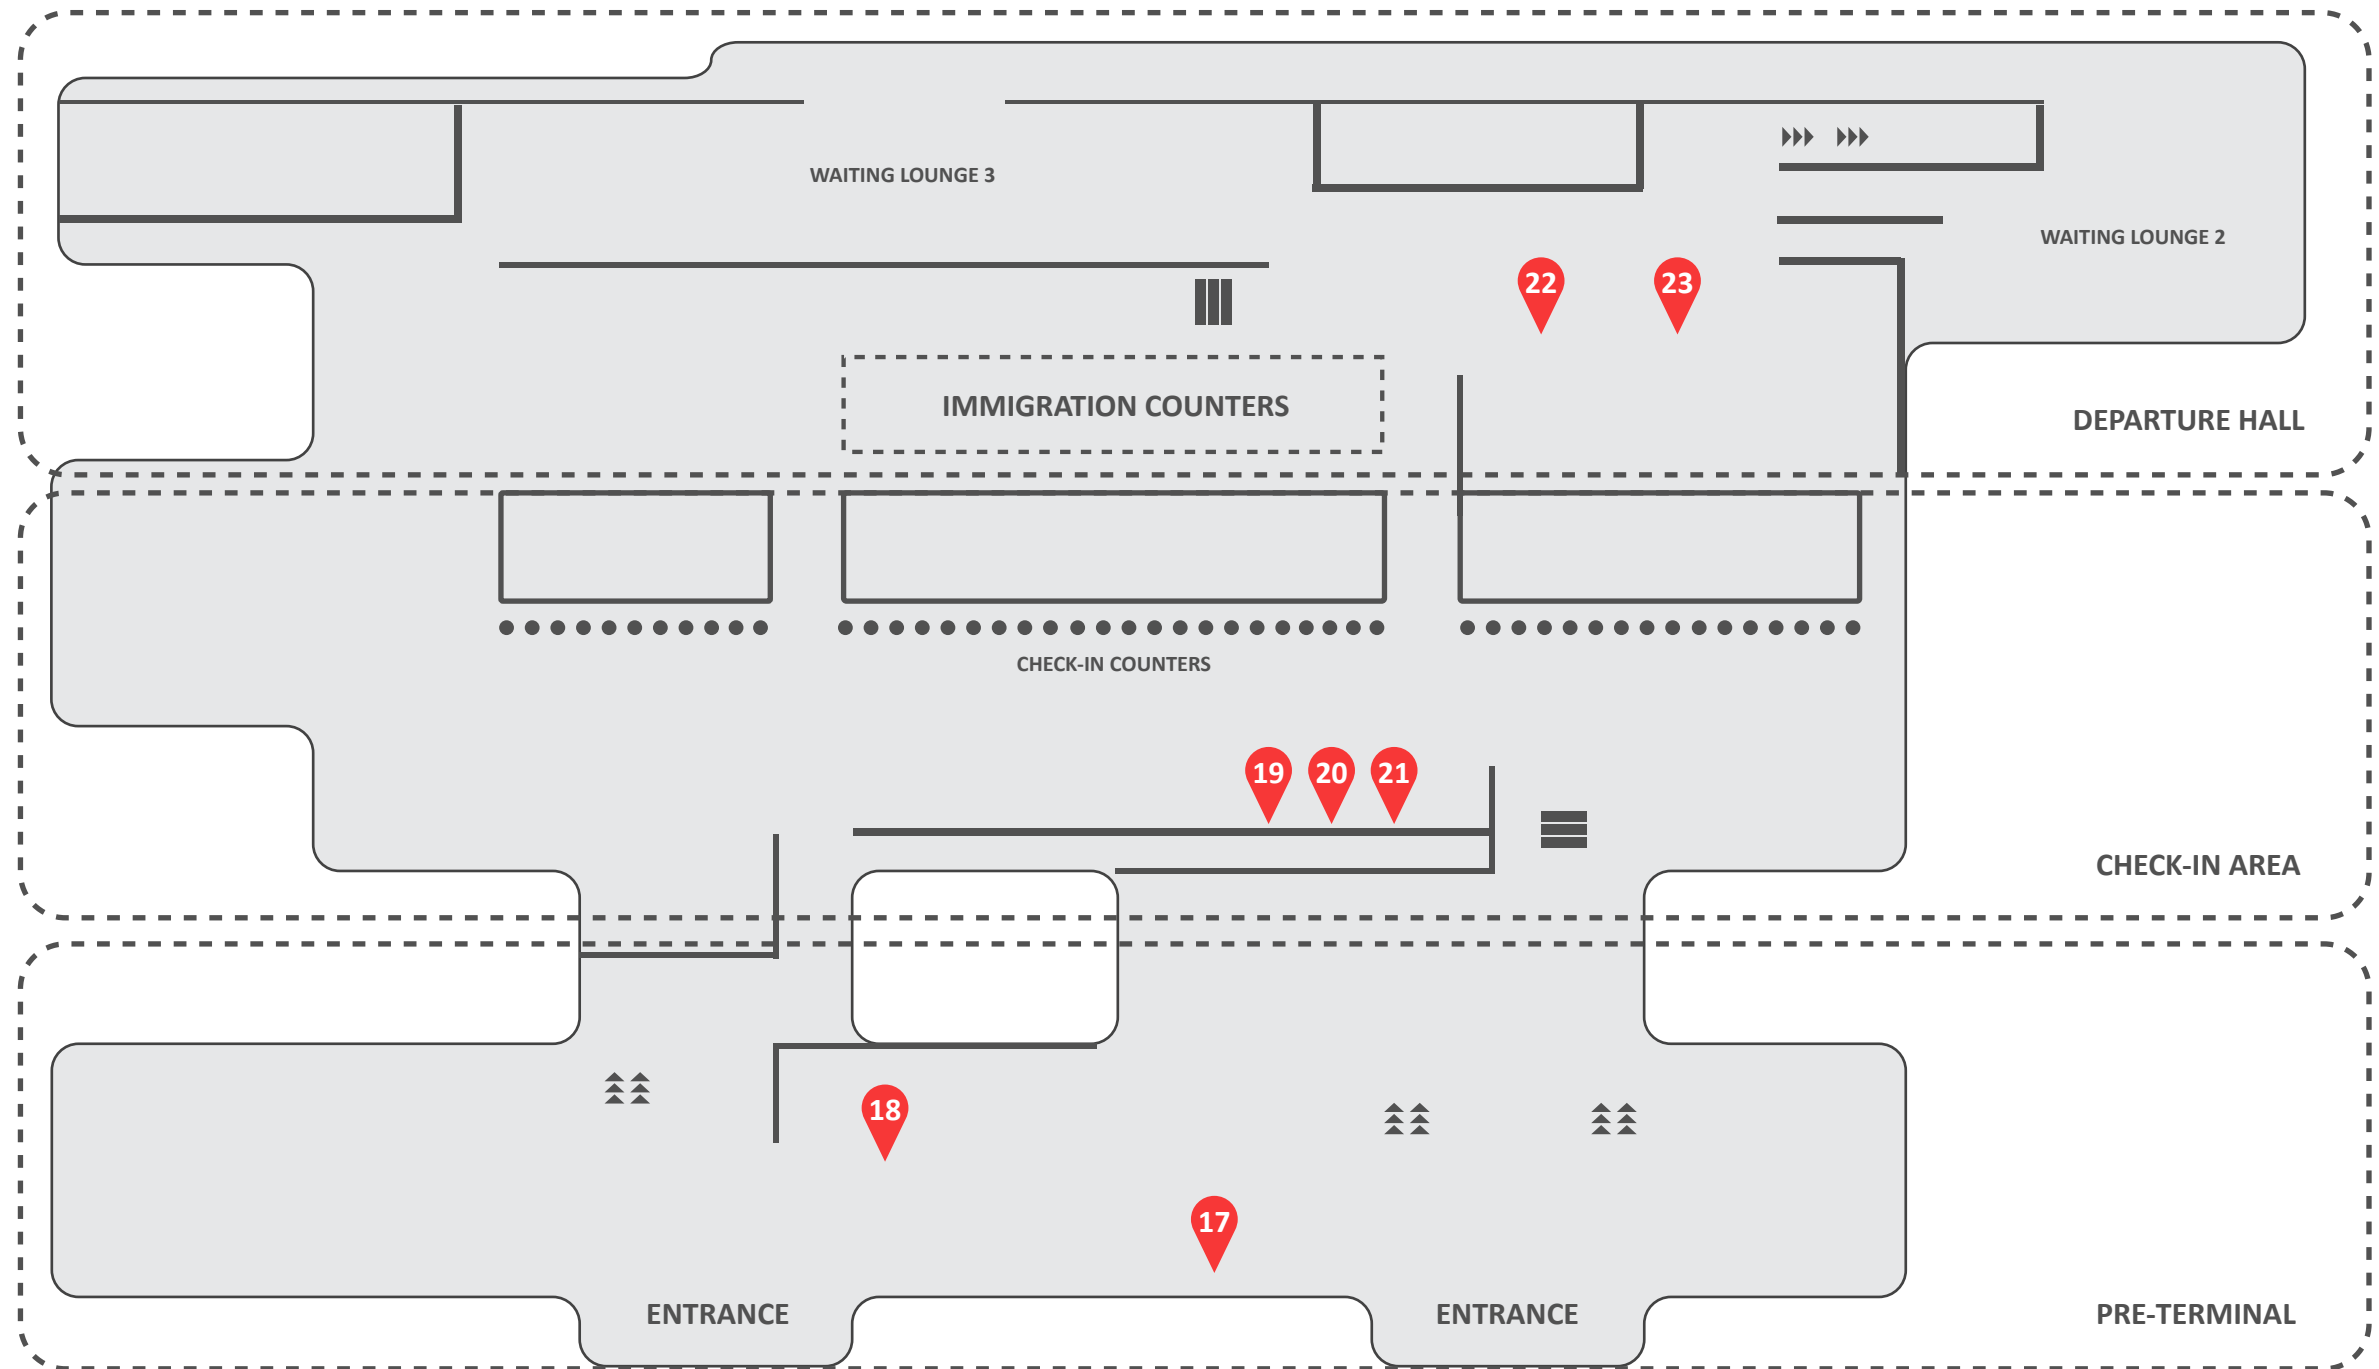

## DOMESTIC DEPARTURE

 X-RAY SCANNER
  STAIRS

- |                    |                    |                    |                               |
|--------------------|--------------------|--------------------|-------------------------------|
| 1. CXPRESS         | 5. TABLEA          | 9. POTATO CORNER   | 13. TSIM SHA TSUI             |
| 2. CAFE CESARIO    | 6. FRAICHE DELI    | 10. CRAVE BURGER   | 14. GRILLED PITA / TOP N' DOG |
| 3. LA BELLA NAPOLI | 7. TUBO CANE JUICE | 11. DUNKIN' DONUTS | 15. THE ENCLAVE               |
| 4. THE TINDER BOX  | 8. BO'S COFFEE     | 12. ZUBUCHON       | 16. DISTRICT GOURMET          |

## INTERNATIONAL DEPARTURE

 X-RAY SCANNER     STAIRS

- 17. CXPRESS
- 18. CAFE CESARIO
- 19. BO'S COFFEE
- 20. TOP N' DOG

- 21. SMOKEYS / POTATO CORNER
- 22. DISTRICT GOURMET
- 23. THE ENCLAVE

## DOMESTIC ARRIVAL

 X-RAY SCANNER     STAIRS

- 24. GRILLED PITA
- 25. DUNKIN' DONUTS

## INTERNATIONAL ARRIVAL