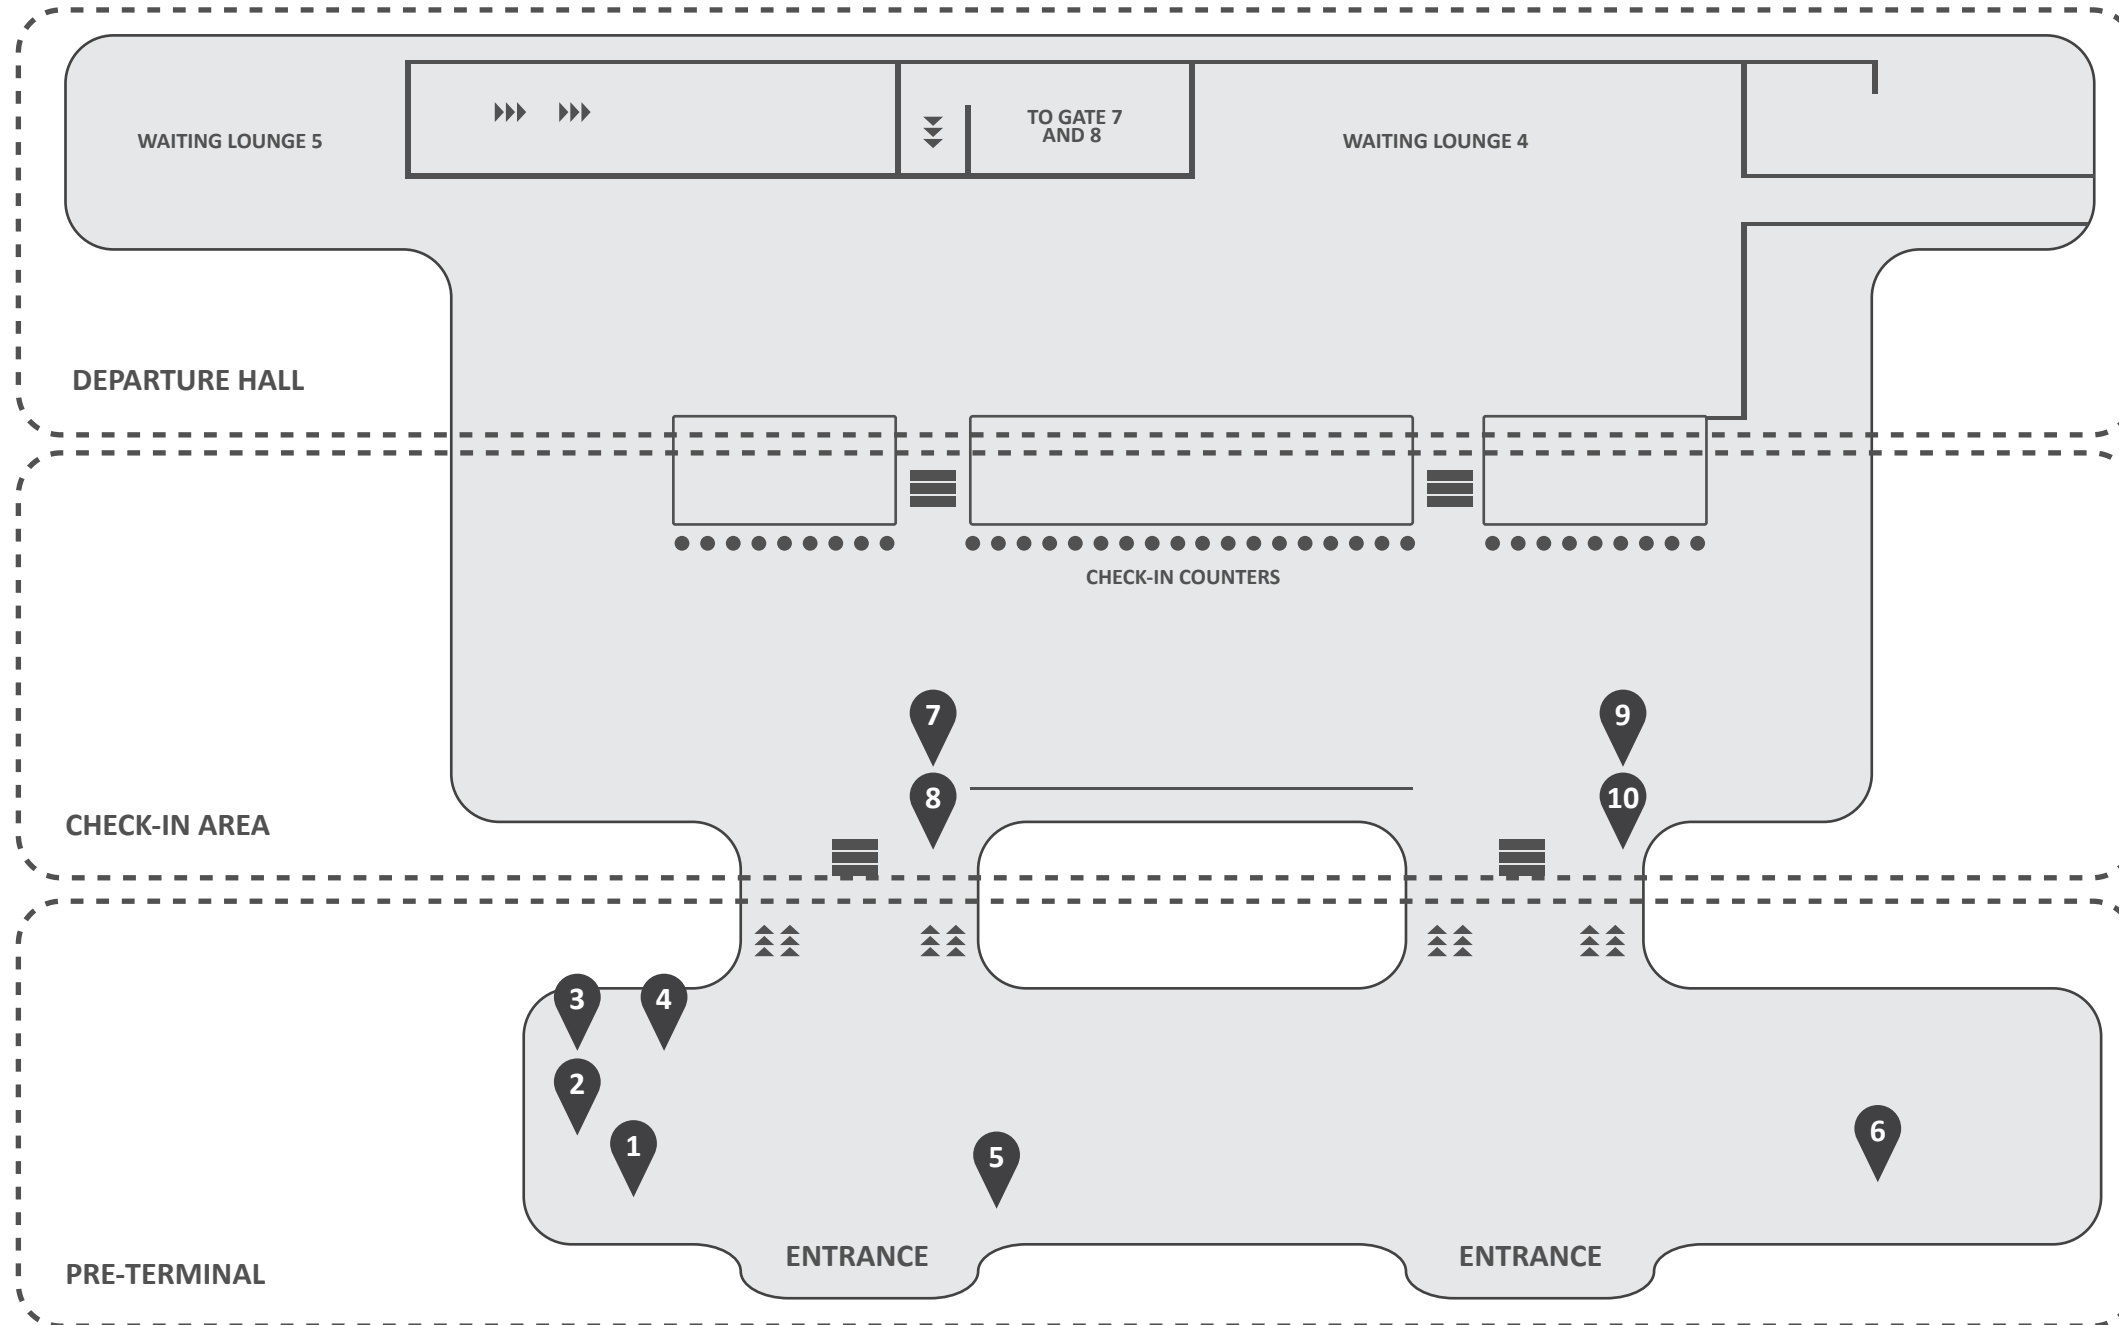

OFFICES

DOMESTIC DEPARTURE

 X-RAY SCANNER
  STAIRS

- 1. CEBU PACIFIC
- 2. AIR ASIA ZEST
- 3. TIGERAIR PHILIPPINES
- 4. SEAIR

- 5. POST OFFICE
- 6. PHILIPPINE AIRLINES
- 7. DEPARTMENT OF AGRICULTURE
QUARANTINE SERVICES

- 8. PNP AVIATION SECURITY GROUP
- 9. DENR WILDLIFE OFFICE
- 10. OFFICE OF THE CITY AGRICULTURIST

OFFICES

INTERNATIONAL DEPARTURE

 X-RAY SCANNER  STAIRS

- 11. CATHAY PACIFIC
- 12. AIR BUSAN
- 13. JEJU AIR
- 14. JIN AIR

- 15. ASIANA AIRLINES
- 16. KOREAN AIR
- 17. SILKAIR

OFFICES

DOMESTIC ARRIVAL

OFFICES

INTERNATIONAL ARRIVAL

 X-RAY SCANNER  STAIRS

- 18. DEPARTMENT OF TOURISM
- 19. MCIA ANTI TRAFFICKING TASK FORCE
- 20. BUREAU OF IMMIGRATION DEPARTMENT OF JUSTICE
- 21. BUREAU OF QUARANTINE DEPARTMENT OF HEALTH