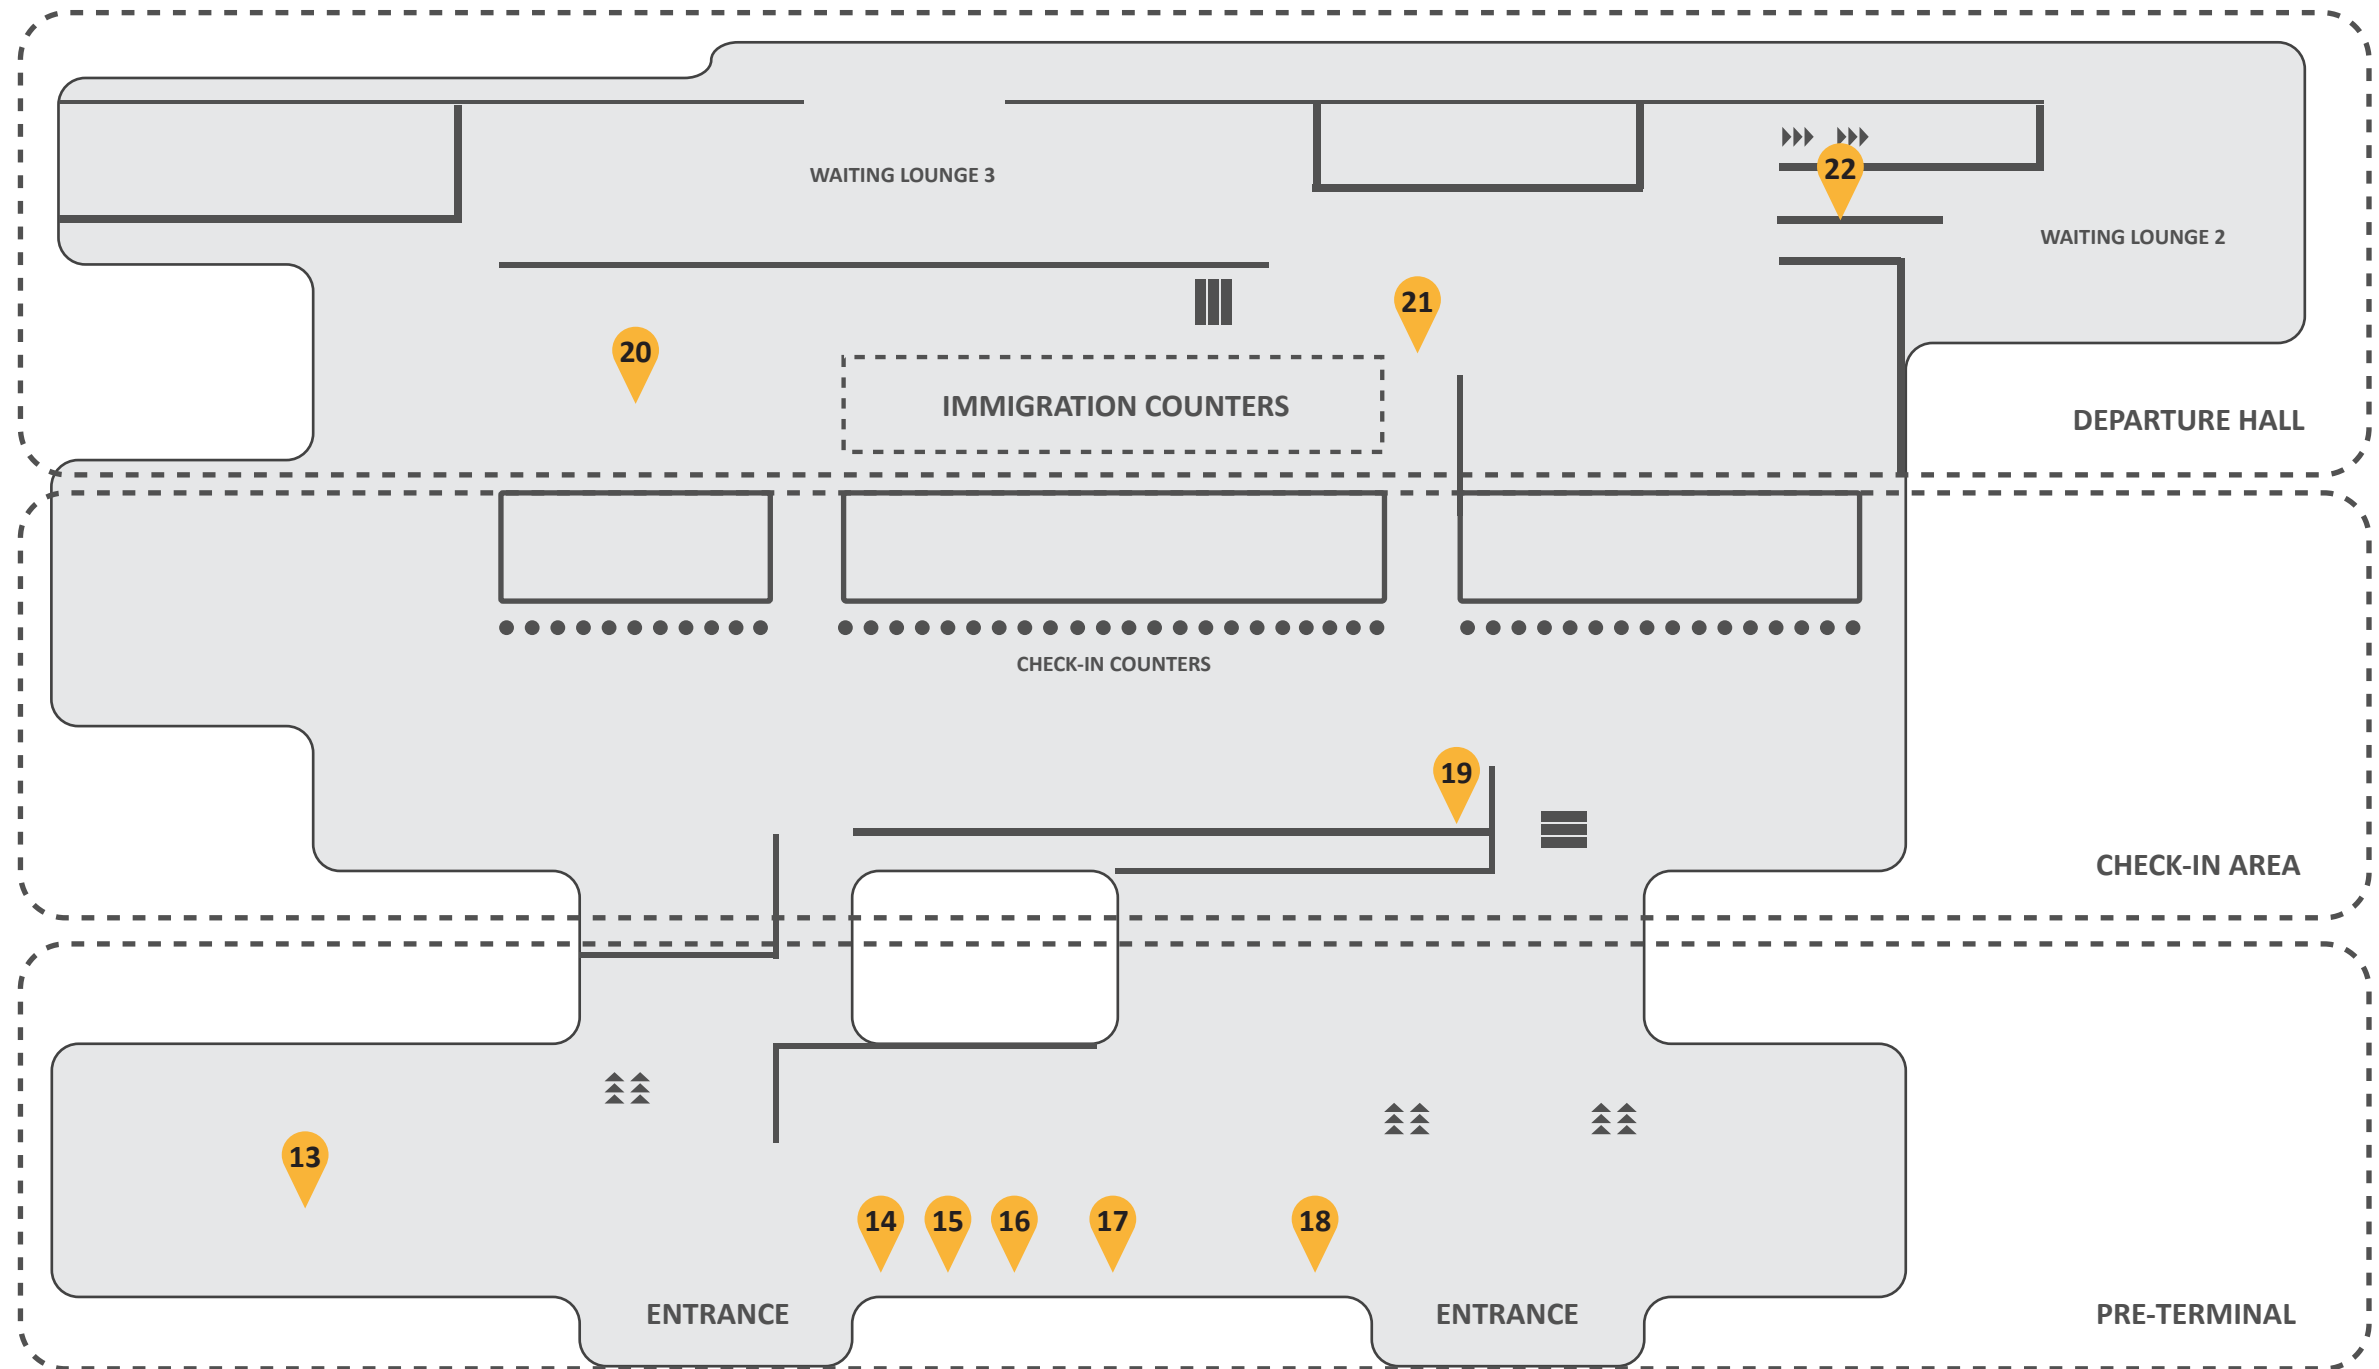

RETAIL

DOMESTIC DEPARTURE

 X-RAY SCANNER
  STAIRS

- | | | |
|--------------------------------|-------------------------------------|-----------------------|
| 1. ATIN ITO HANDICRAFTS | 5. IEIA PASALUBONG CENTER | 9. DISTRICT FIESTA |
| 2. LULANBLES PASALUBONG CENTER | 6. AIRPORT PASALUBONG CENTER | 10. DISTRICT EMPORIUM |
| 3. ISLAND SOUVENIRS | 7. ISLAND SOUVENIRS | 11. WATCH N' SEE |
| 4. MACTAN FOREX | 8. HAPPY TRAVELS / DISTRICT VOYAGER | 12. DISTRICT TECH |

RETAIL

INTERNATIONAL DEPARTURE

 X-RAY SCANNER  STAIRS

- 13. DUTY FREE
- 14. MONEY EXCHANGE
- 15. ISLAND SOUVENIRS
- 16. D'LINDTH PASALUBONG

- 17. DUNDEE'S GIFT SHOP & PASALUBONG
- 18. ATIN ITO HANDICRAFTS
- 19. ISLAND SOUVENIRS
- 20. DUTY FREE

- 21. DISTRICT EMPORIUM
- 22. DISTRICT GOURMET EXPRESS

RETAIL

DOMESTIC ARRIVAL

 X-RAY SCANNER  STAIRS

- 23. CUREX MONEY CHANGER
- 24. DISTRICT EMPORIUM
- 25. DISTRICT FIESTA