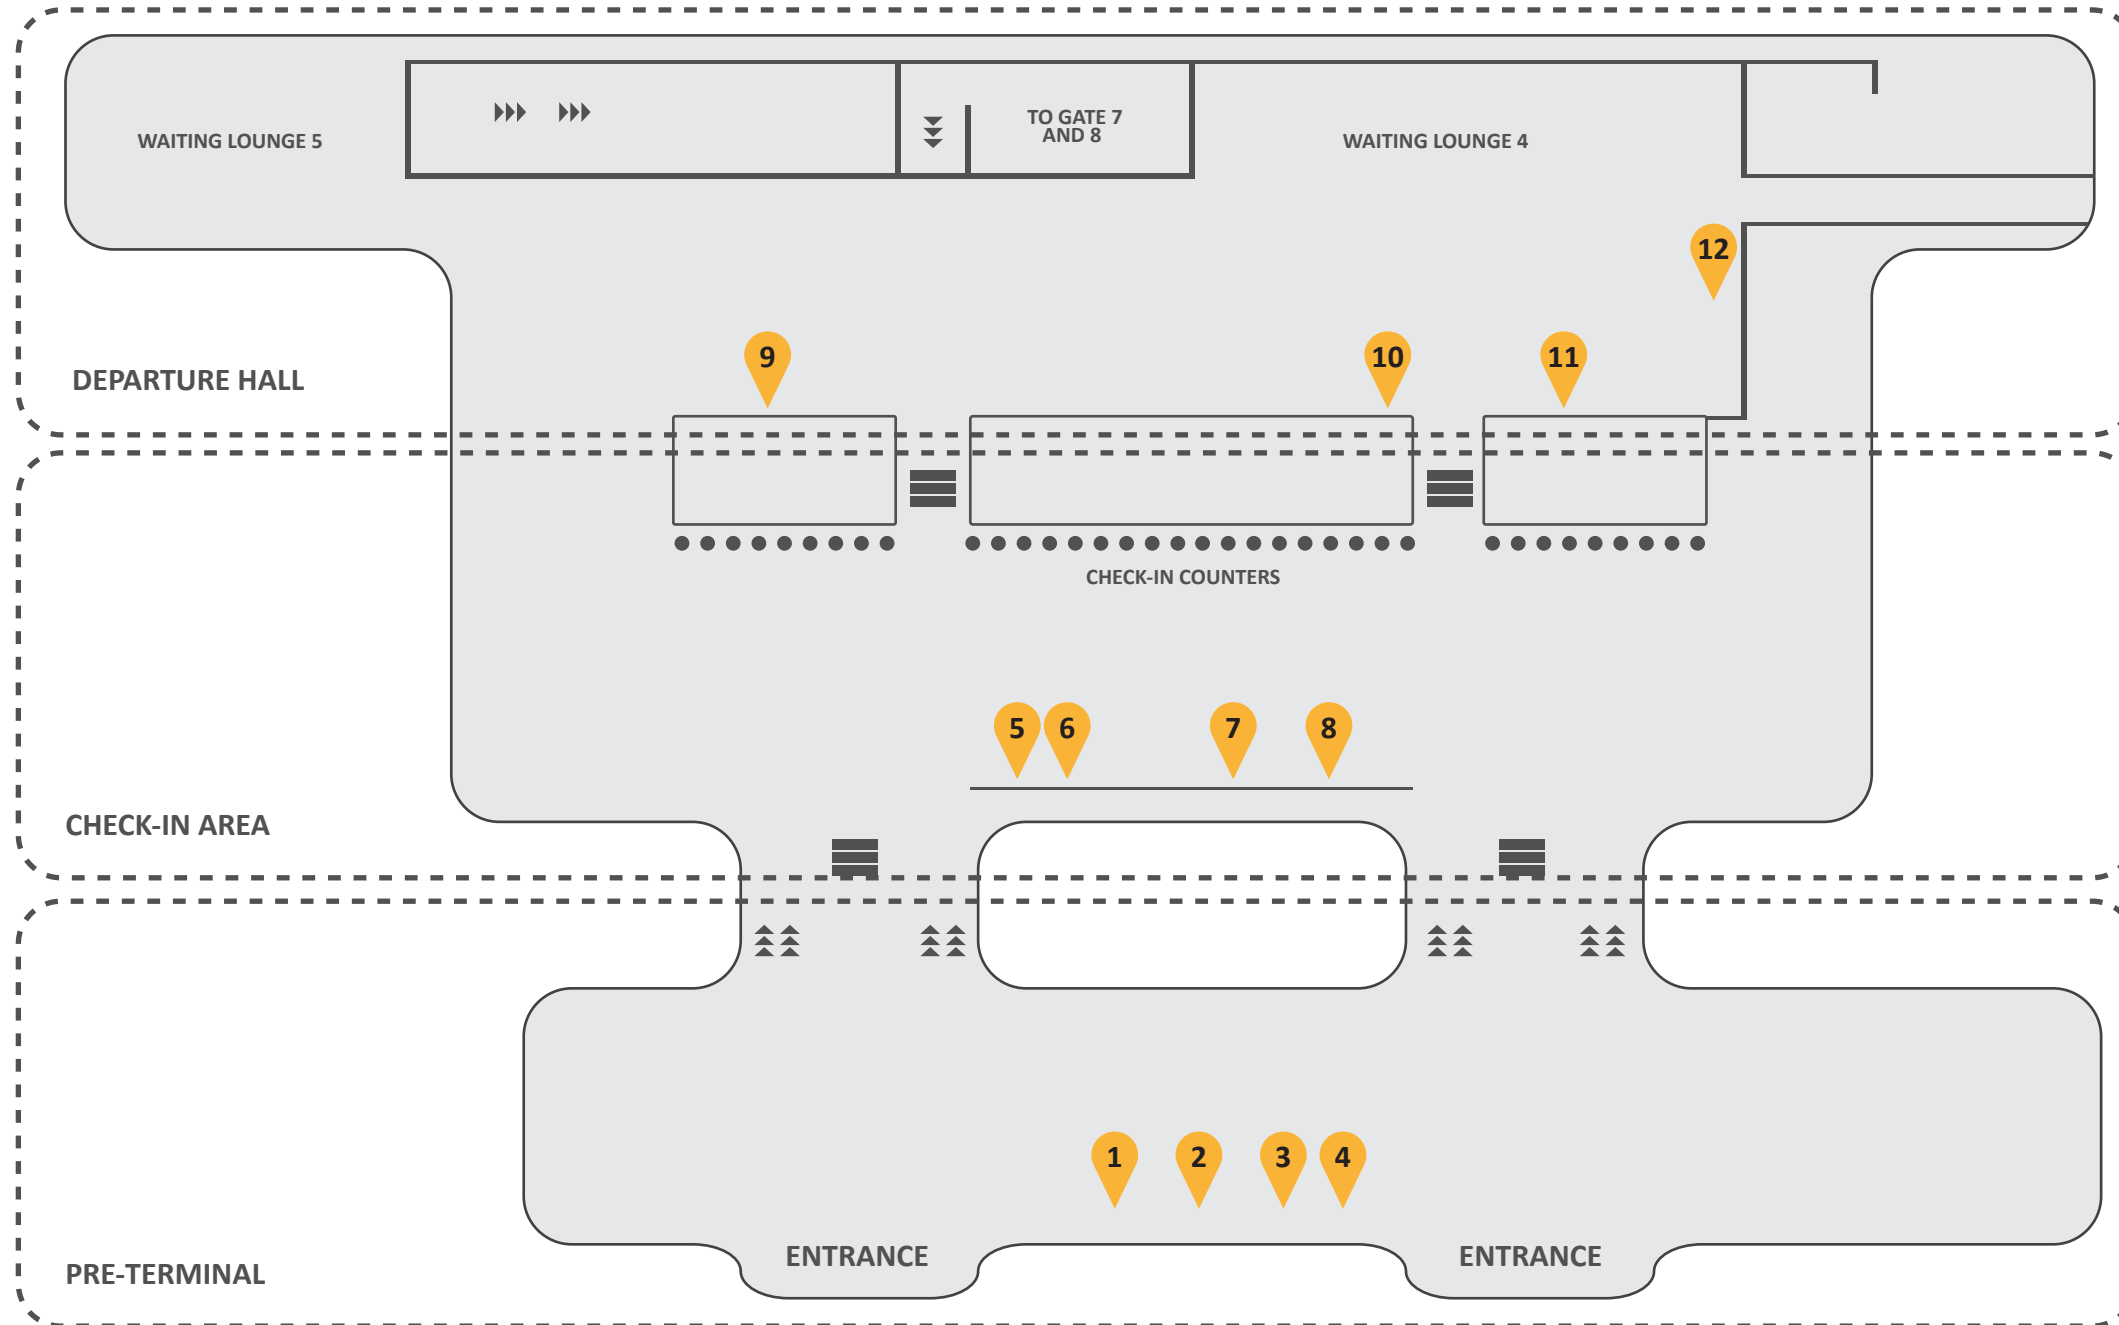

RETAIL

DOMESTIC DEPARTURE

 X-RAY SCANNER
  STAIRS

- | | | |
|--------------------------------|-------------------------------------|-----------------------|
| 1. ATIN ITO HANDICRAFTS | 5. IEIA PASALUBONG CENTER | 9. DISTRICT FIESTA |
| 2. LULANBLES PASALUBONG CENTER | 6. AIRPORT PASALUBONG CENTER | 10. DISTRICT EMPORIUM |
| 3. ISLAND SOUVENIRS | 7. ISLAND SOUVENIRS | 11. WATCH N' SEE |
| 4. MACTAN FOREX | 8. HAPPY TRAVELS / DISTRICT VOYAGER | 12. DISTRICT TECH |

RETAIL

INTERNATIONAL DEPARTURE

 X-RAY SCANNER  STAIRS

- 13. DUTY FREE
- 14. MONEY EXCHANGE
- 15. ISLAND SOUVENIRS
- 16. D'LINDTH PASALUBONG

- 17. DUNDEE'S GIFT SHOP & PASALUBONG
- 18. ATIN ITO HANDICRAFTS
- 19. ISLAND SOUVENIRS
- 20. DUTY FREE

- 21. DISTRICT EMPORIUM
- 22. DISTRICT GOURMET EXPRESS

RETAIL

DOMESTIC ARRIVAL

 X-RAY SCANNER  STAIRS

- 23. CUREX MONEY CHANGER
- 24. DISTRICT EMPORIUM
- 25. DISTRICT FIESTA