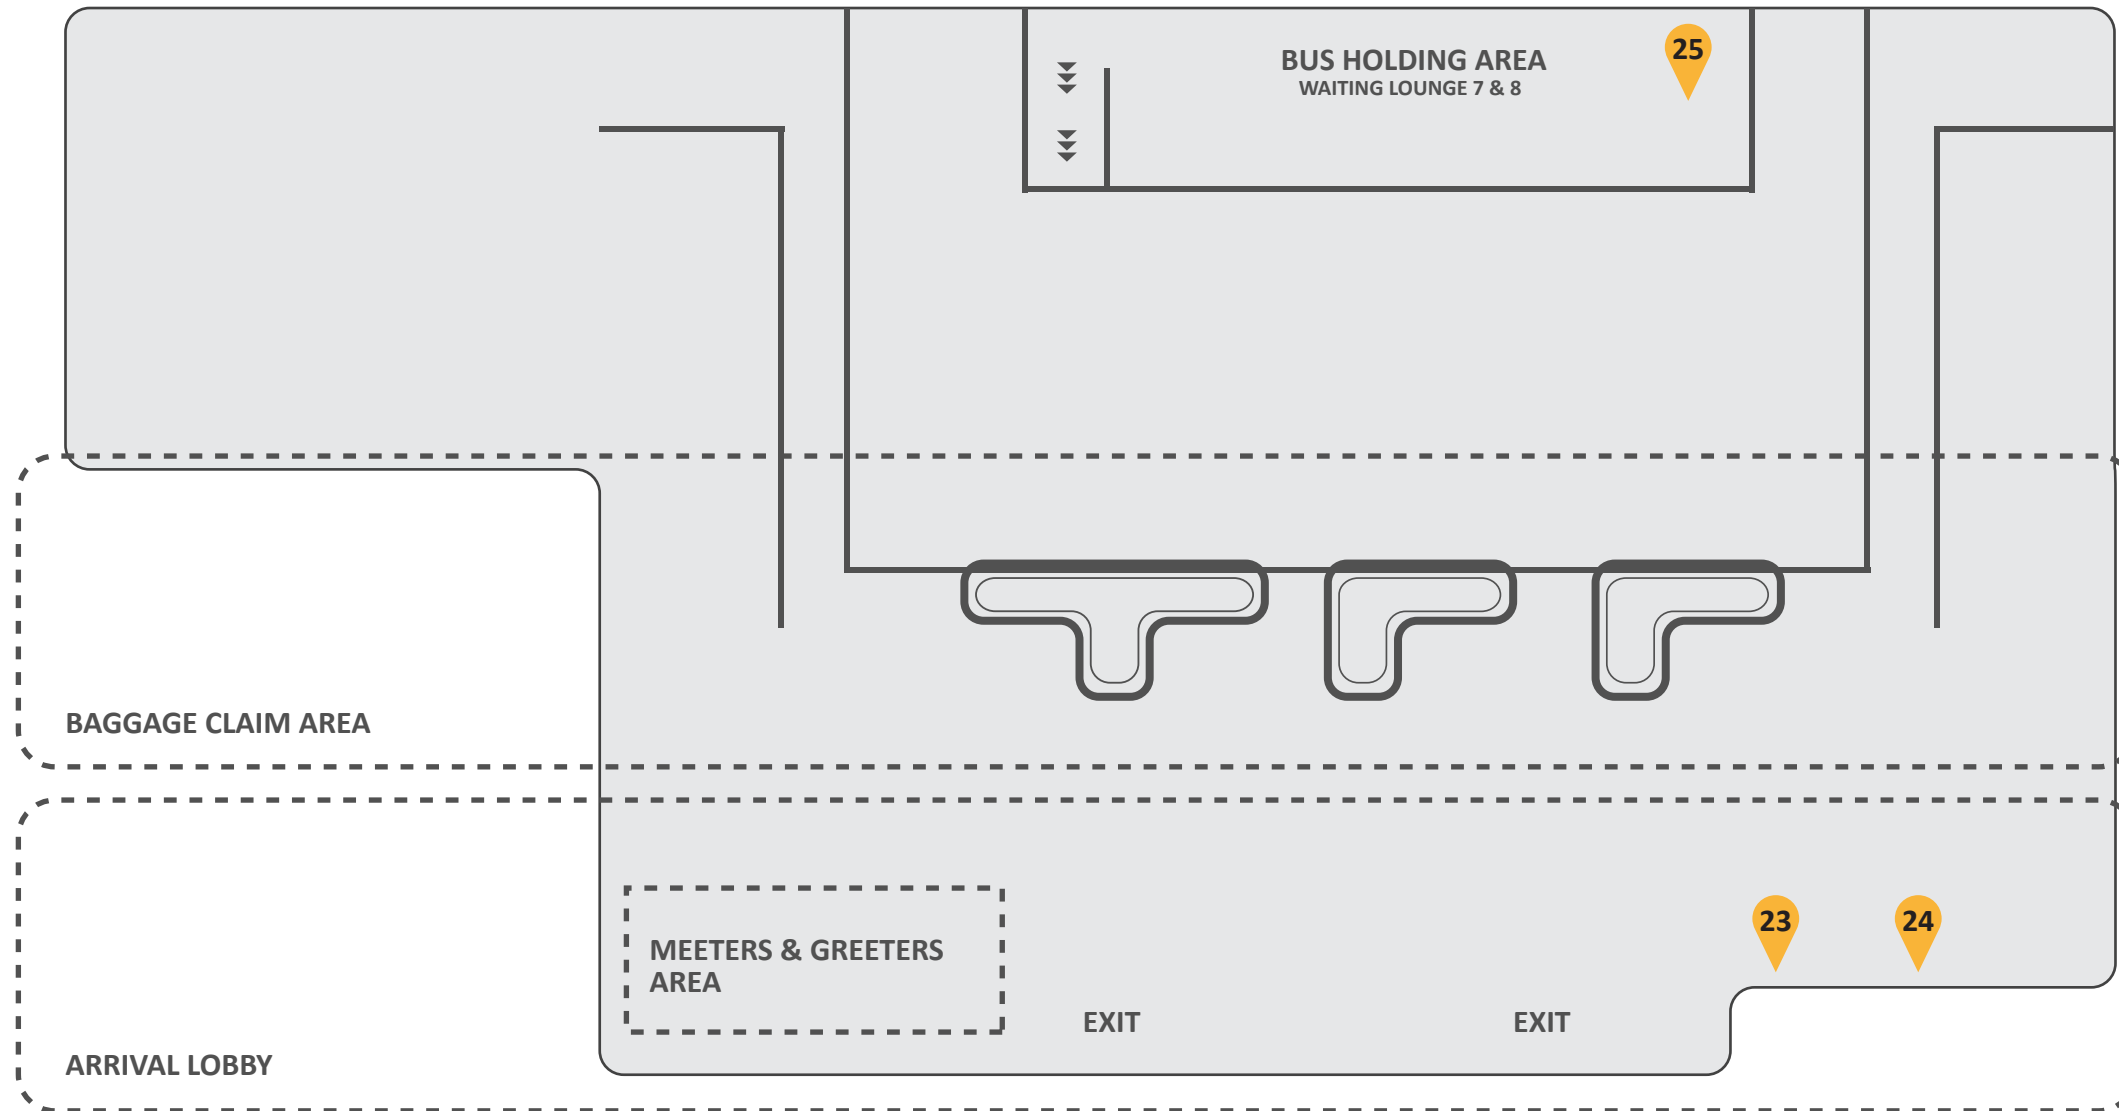

RETAIL

DOMESTIC DEPARTURE

 X-RAY SCANNER
  STAIRS

- | | | |
|--------------------------------|-------------------------------------|-----------------------|
| 1. ATIN ITO HANDICRAFTS | 5. IEIA PASALUBONG CENTER | 9. DISTRICT FIESTA |
| 2. LULANBLES PASALUBONG CENTER | 6. AIRPORT PASALUBONG CENTER | 10. DISTRICT EMPORIUM |
| 3. ISLAND SOUVENIRS | 7. ISLAND SOUVENIRS | 11. WATCH N' SEE |
| 4. MACTAN FOREX | 8. HAPPY TRAVELS / DISTRICT VOYAGER | 12. DISTRICT TECH |

- 21. DISTRICT EMPORIUM
- 22. DISTRICT GOURMET EXPRESS

RETAIL

DOMESTIC ARRIVAL

 X-RAY SCANNER  STAIRS

- 23. CUREX MONEY CHANGER
- 24. DISTRICT EMPORIUM
- 25. DISTRICT FIESTA